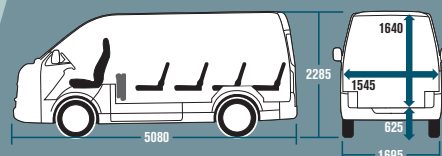

TECHNICAL SPECIFICATIONS

ENGINE		YD25DDTI
Type		4 cylinder, 16 valve, in-line DOHC with Variable Geometry System (VGS) turbo intercooler
Displacement (cc)		2,488
Fuel Supply System		Direct injection common rail
Compression Ratio		15.0 : 1
Max. Power (kW (PS) / rpm)		95 (129) / 3,200
Max. Torque (Nm (kg-m) @ rpm)		356 (36.3) / 2,000
Fuel System		Diesel
TRANSMISSION		
Gear Ratio –	1st	4.2253
	2nd	2.3410
	3rd	1.4588
	4th	1.0000
	5th	0.7967
	Reverse	4.2253
Front Suspension		Independent double wishbone
Rear Suspension		Rigid axle and semi elliptic leaf spring
Brake System (Front/Rear)		Disc/Drum
Steel Wheels Size		15" x 5.5JJ
Tires		195 R15 C
DIMENSION, WEIGHT		
Overall Length (mm)		5,080
Overall Width (mm)		1,695
Overall Height (mm)		2,285
Wheelbase (mm)		2,940
Wheel Tread (mm)	Front axle	1,470
	Rear axle	1,450
Body Overhang (mm)	Front end	1,045
	Rear end	1,095
Kerb Weight (kg)		2,085
Gross Vehicle Weight, GVW (kg)		3,400
Seat Capacity		14 (including driver)
Min. Ground Clearance (mm)		170
Min. Turning Radius (m)		5.9
Drive Train		Rear Wheel Drive
Fuel Tank Capacity (L)		65
SAFETY		
ABS with BA		STD
High-mount Stop Lamp		STD
Immobilizer		STD
Zone Body Construction		STD
Child Safety Lock		STD
Remote Control Alarm System		STD
Reverse Sensor		STD
EXTERIOR		
Fog Lamps		-
Headlamps		Halogen
Radiator Grille		Chrome
Bumper		Coloured, Front & Rear
Door Mirror		Black, Manual folding & adjustable
INTERIOR		
Multi Information Display (MID)		STD
Steering		Urethane, power steering with tilt function
Air Conditioner		Manual with rear cooler
Power Windows (with pinch prevention for Driver)		STD
Rear Wiper System		STD
Central Locking System		STD
Audio System		Single DIN, AM/FM Radio with CD, 2 speakers
Seat / Material		Fabric
Rubber Mats		STD